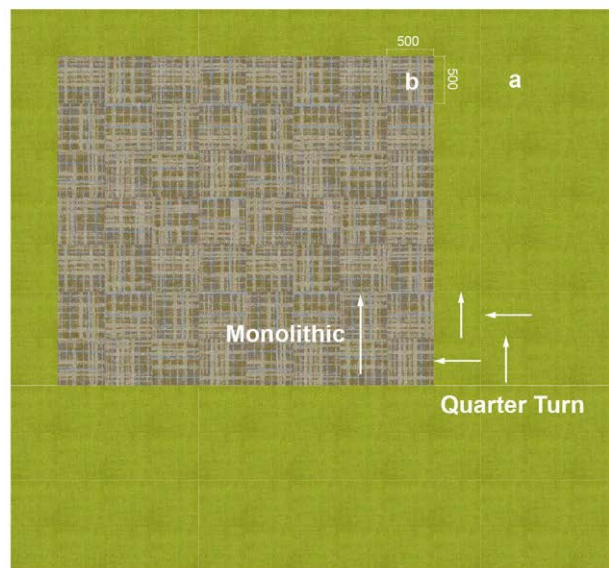

TZ Patterns Vol.1 Office Communication Space FILE01

a TAPIS LUCIR 4010-7009

b TAPIS CRAFT CHECK TZ09-665

Tapis Craft Check is offered in two variations: 'Basic' with four colors and 'Colorful,' which includes additional effect colors in the 'Basic' palette. Despite both types featuring a fundamental check pattern, they can be used to infuse a playful atmosphere.