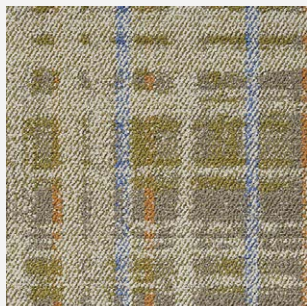

Floor materials introduced in this article.

Carpet Tile
TAPIS CRAFT CHECK
TZ09-665