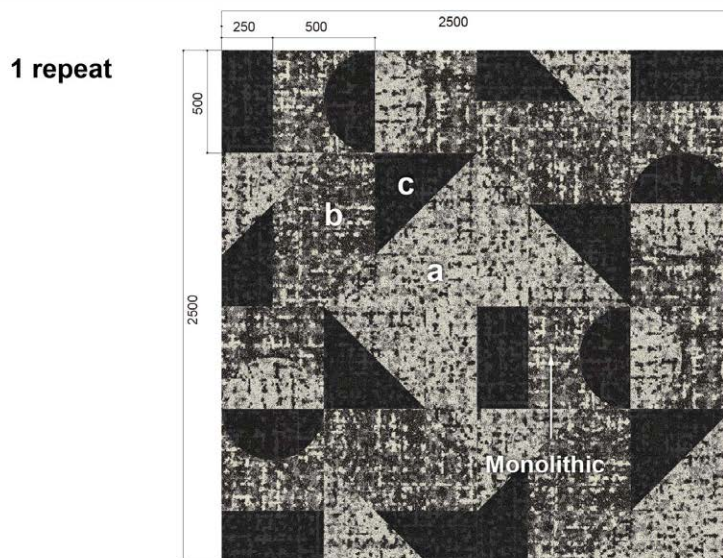

TZ Patterns Vol.1 Office Communication Space FILE03

a TAPIS MONOCHROME TWEED TZ08-641

c TAPIS MONOCHROME TWEED TZ08-643

※Computer cutting might be required to cut carpet tiles in the circle shape.

b TAPIS MONOCHROME TWEED TZ08-642

TAPIS MONOCHROME TWEED draws inspiration from the traditional tweed pattern, presenting a timeless and stylish design. The gentle ambiance it creates allows for a space where you can calmly and leisurely contemplate, much like being at home.