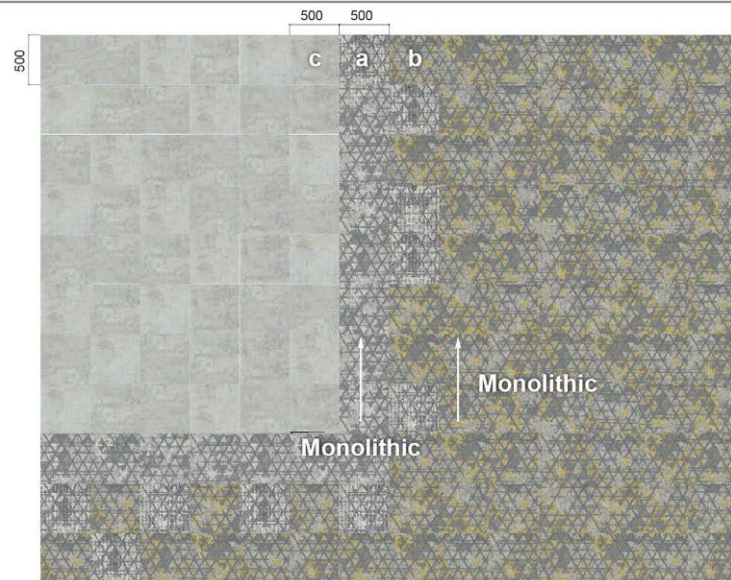

TZ Patterns Vol.1 Office Communication Space FILE02

a TAPIS OCTABER TZ05-581

c LAY FLAT TILE NO WAX LN-1504

b TAPIS OCTABER TZ05-583

The concept behind TAPIS OCTABER is to amplify creative thinking through synergy. We've endeavored to integrate this 'co-creation space' into the cafeteria-style environment.