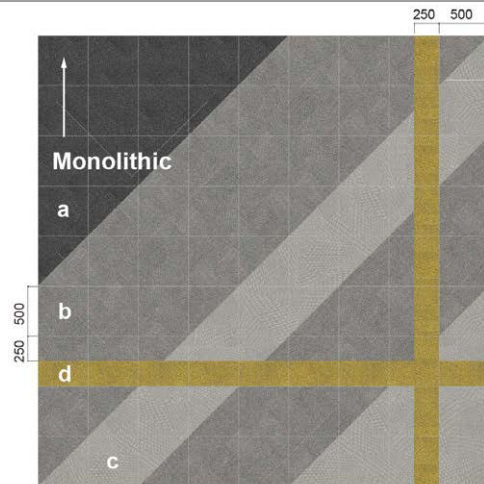

Considering the current trends surrounding meeting rooms, we are introducing floor patterns specifically tailored to meeting rooms that align well with the characteristics of our TZ series.

*Pattern diagrams are for reference only. The scale and appearance may vary depending on the space, so please be sure to check the actual samples when considering the adoption of the carpet.

*Please check the direction of carpet application on each pattern drawing.

FILE01 Concept : Fusion

Keyword: #sophisticated #diagonal #line

Product: TAPIS TRIOS TZ10-681 / 682 / 683 / 684

TZ Patterns Vol.3 Office Conference Room FILE01