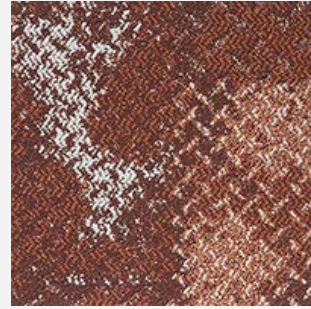

Carpet Tile
TAPIS DISTORTION
TZ03-541 , TZ03-542 , TZ03-544