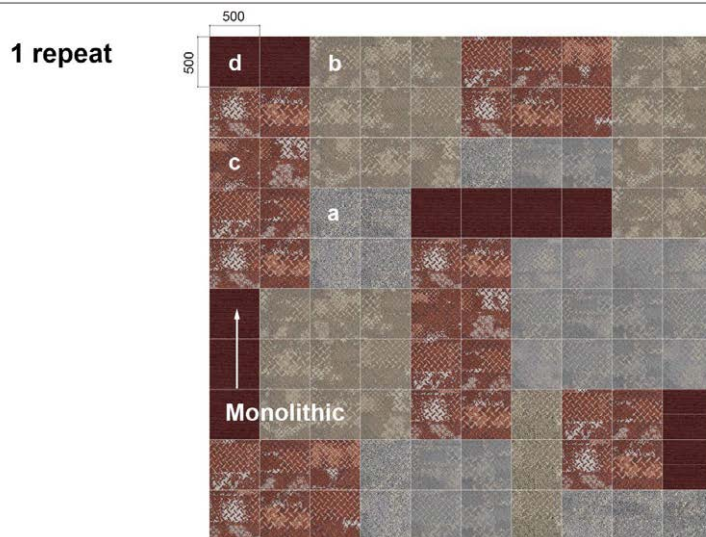

TZ Patterns Vol.3 Office Conference Room FILE03

a TAPIS DISTORTION TZ03-541
 b TAPIS DISTORTION TZ03-542

c TAPIS DISTORTION TZ03-544
 d TAPIS CARREAUCA 439-4407

TAPIS DISTORTION, which combines a casual image with an urban sensibility, is the main feature of the design, while the straight lines of TAPIS CARREAUCA contribute to giving the space a tidy impression.