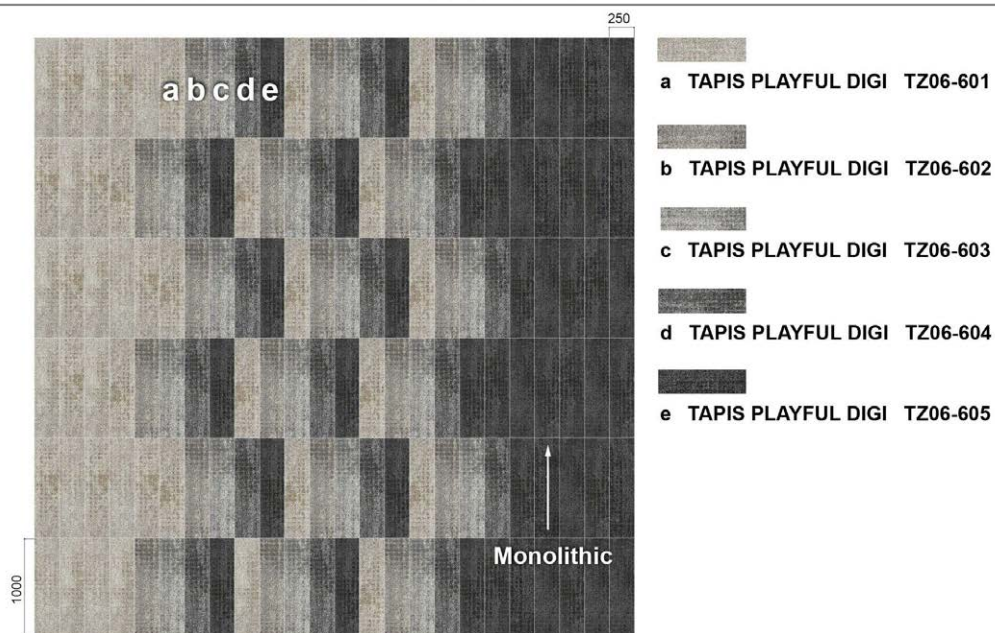

*Please check the direction of carpet application on each pattern drawing.

FILE01 Concept : Fusion

Keyword: #sophisticated #diagonal #line

Product: TAPIS TRIOS TZ10-681 / 682 / 683 / 684

TZ Patterns Vol.3 Office Conference Room FILE01

 a TAPIS TRIOS TZ10-683

 b TAPIS TRIOS TZ10-682

 c TAPIS TRIOS TZ10-681

 d TAPIS TRIOS TZ10-684

TAPIS TRIOS features a triangular motif to create an expansive and dynamic atmosphere in the space. The grayish gradation of the tiles imparts a sense of quality, while the diagonal yellow line adds variation to the environment.

FILE02 Concept : Monotone

Keyword: #gradation

Product: TAPIS PLAYFUL DIGI TZ06-601 / 602 / 603 / 604 / 605

TZ Patterns Vol.3 Office Conference Room FILE02

TAPIS PLAYFUL DIGI, which embodies the fusion of nature and digital technology, is a product that can evoke a creative image even when applied in a single color with a monolithic installation. The floor pattern proposes a high-quality design featuring a gray gradation with beige accents.