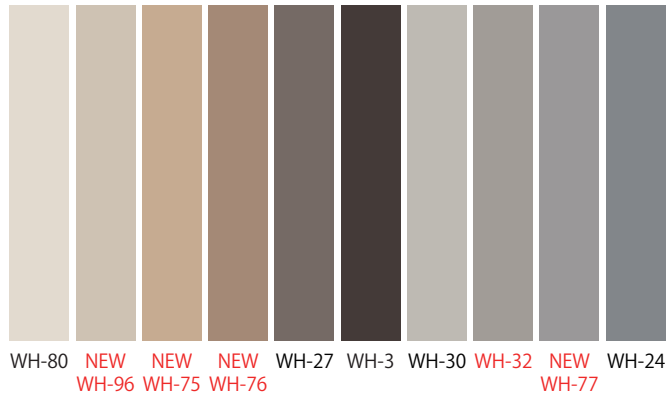

# Summary for Color line-up renewal of Cove Base Series

Soft Cove Base(HB-/HBC-)/ Long Cove Base(LBA-/LBC-) / Stair Skirting(LH-)

\*EOS stands for End Of Sales, which is color to be discontinued

Existing line-up 33 colors till 20th September

New line-up 30 colors after 21st September(Existing 18 colors, New 12 colors) \*15 existing colors to be discontinued

Wall Colors

Basic colors

Off Neutral Colors

Neutral colors

Wide Cove Base H300(WH-)

Existing line-up 10 colors till 20th September

New line-up 10 colors after 21st September(Existing 5 colors, New 5 colors)  
\*3 existing colors to be discontinued

Regarding wide cove base, above colors are standard inventory.  
For the color line-up of build-to-order, please refer to page 2.