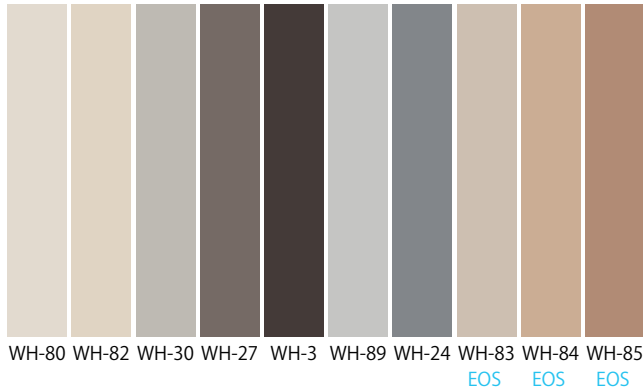

# Summary for Color line-up renewal of Cove Base Series

Soft Cove Base(HB-/HBC-)/ Long Cove Base(LBA-/LBC-) / Stair Skirting(LH-)

\*EOS stands for End Of Sales, which is color to be discontinued

Existing line-up 33 colors till 20th September

New line-up 30 colors after 21st September(Existing 18 colors, New 12 colors) \*15 existing colors to be discontinued

Wall Colors

Basic colors

Off Neutral Colors

Neutral colors

Wide Cove Base H300(WH-)

Existing line-up 10 colors till 20th September

New line-up 10 colors after 21st September(Existing 5 colors, New 5 colors)  
\*3 existing colors to be discontinued

Regarding wide cove base, above colors are standard inventory.  
For the color line-up of build-to-order, please refer to page 2.