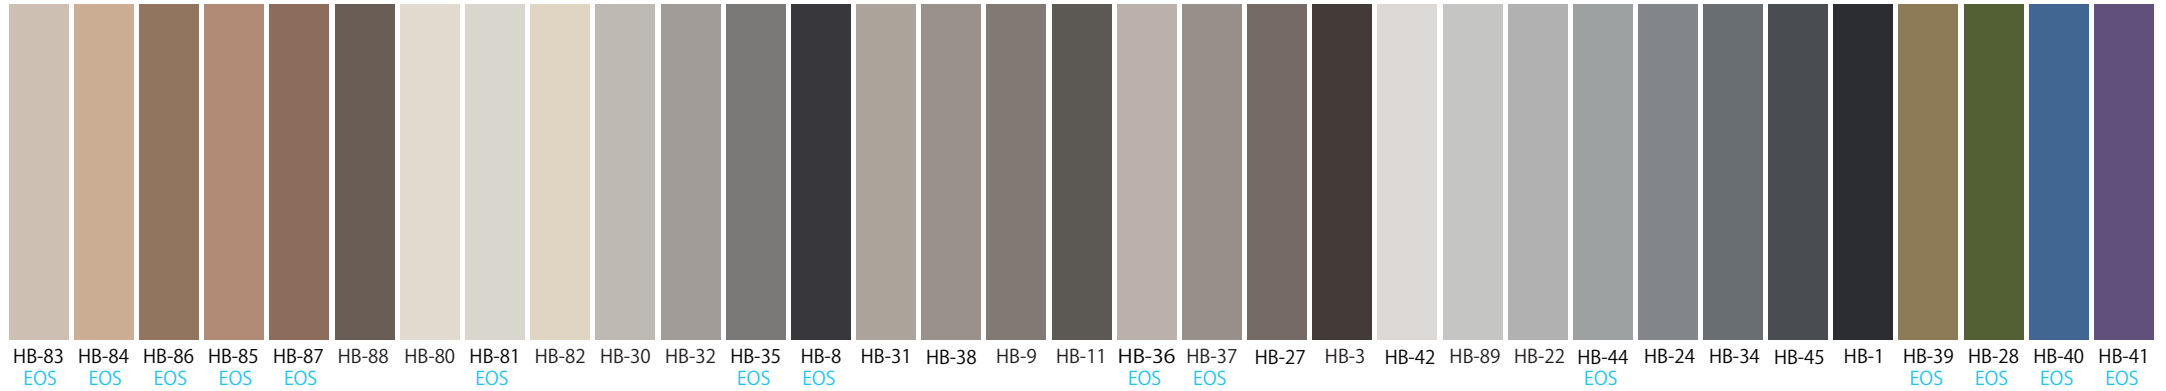

Existing Colors HB-90,91

Discontinued colors HB-92

※ Standard Inventory Product: With toe(HB-) Height 60mm All colors

Without toe(C Type : HBC) Height 60mm All colors

No line-up for 40mm・75mm・100mm

# Summary for Color line-up renewal of Cove Base Series

Soft Cove Base(HB-/HBC-)/ Long Cove Base(LBA-/LBC-) / Stair Skirting(LH-)

\*EOS stands for End Of Sales, which is color to be discontinued

Existing line-up 33 colors till 20th September

New line-up 30 colors after 21st September(Existing 18 colors, New 12 colors) \*15 existing colors to be discontinued

Wall Colors

Basic colors

Off Neutral Colors

Neutral colors

Wide Cove Base H300(WH-)

Existing line-up 10 colors till 20th September

New line-up 10 colors after 21st September(Existing 5 colors, New 5 colors)  
\*3 existing colors to be discontinued

Regarding wide cove base, above colors are standard inventory.  
For the color line-up of build-to-order, please refer to page 2.